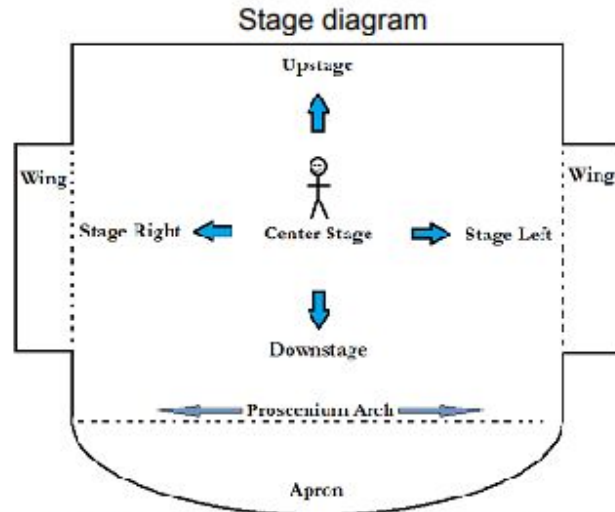

## On Broadway Study Guide

- Broadway is the street in New York that has come to symbolize live theater entertainment throughout the world.
- Broadway theatre is usually a play or musical presented in one of thirty-nine large professional theatres in the Theatre District located in Manhattan in New York City.
- The longest running musical on Broadway is *Phantom of the Opera*.
- Broadway shows typically have evening performances Tuesday through Saturday with a 7pm or 8pm "curtain." "Curtain" refers to the start of the show.
- Matinee performances occur during the afternoon.
- Named for Antoinette Perry, the Tony Awards recognize excellence on Broadway.

**Note:**

- Stage Right is the dancer's right as the dancer stands on the stage facing the audience.
- Stage Left is the dancer's left as the dancer stands on the stage facing the audience.
- Was called downstage because stages were once slanted down for the front row to see better.

### **Hairspray - "Nicest Kids In Town"**

- 2007 Musical Film
- Set in Baltimore, Maryland in 1962
- The main character Tracy Turnblad has a passion to dance and star on the Corny Collins Show.
- Dance characteristics included the Pony, Mashed Potato, Hand Jive

### Fame (2009 Remake) - “Fame”

- Originally a 1980 Musical Film turned 80’s TV Show
- Remake in 2009
- Follows the lives of several teenagers who attend a New York high school for students gifted in the performing arts.